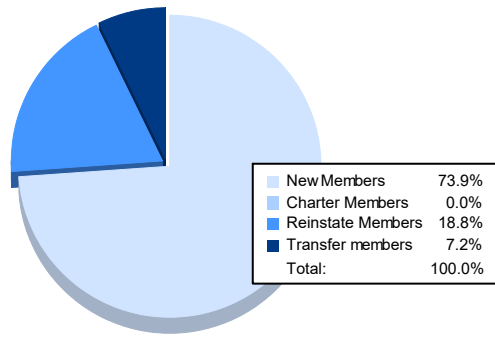

Year	New Clubs	Dropped Clubs	Gain/ Loss Clubs	New Members	Charter Members	Reinstate Members	Transfer Members	Total Member Added	Total Members Dropped	Gain/ Loss Members
2016-2017	0	0	0	96	0	6	5	107	123	-16
2017-2018	0	0	0	110	0	22	12	144	153	-9
2018-2019	1	0	1	100	21	8	16	145	198	-53
2019-2020	1	0	1	138	23	10	13	184	155	29
2020-2021	0	1	-1	51	0	13	5	69	140	-71
<b>Average</b>	<b>0</b>	<b>0</b>	<b>0</b>	<b>99</b>	<b>9</b>	<b>12</b>	<b>10</b>	<b>130</b>	<b>154</b>	<b>-24</b>

### Membership Composition June 2021 Cumulative

### Gender Composition June 2021 Cumulative