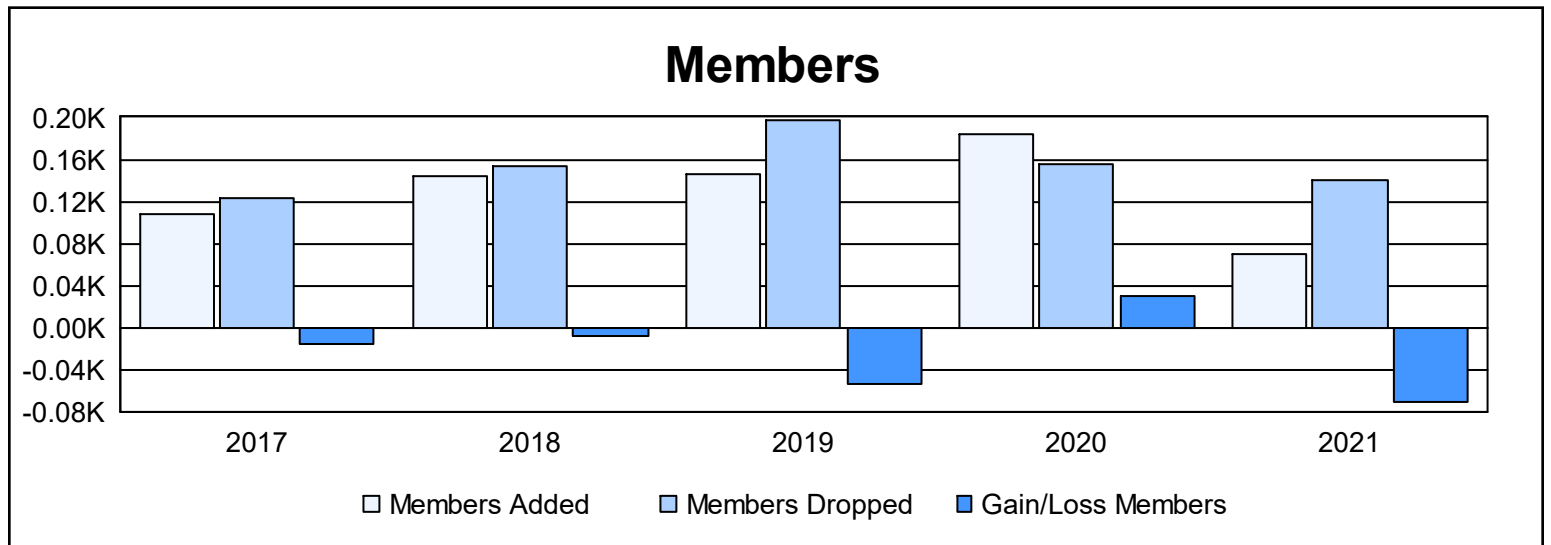

Year	New Clubs	Dropped Clubs	Gain/ Loss Clubs	New Members	Charter Members	Reinstate Members	Transfer Members	Total Member Added	Total Members Dropped	Gain/ Loss Members
2016-2017	0	0	0	96	0	6	5	107	123	-16
2017-2018	0	0	0	110	0	22	12	144	153	-9
2018-2019	1	0	1	100	21	8	16	145	198	-53
2019-2020	1	0	1	138	23	10	13	184	155	29
2020-2021	0	1	-1	51	0	13	5	69	140	-71
<b>Average</b>	<b>0</b>	<b>0</b>	<b>0</b>	<b>99</b>	<b>9</b>	<b>12</b>	<b>10</b>	<b>130</b>	<b>154</b>	<b>-24</b>

### Membership Composition June 2021 Cumulative