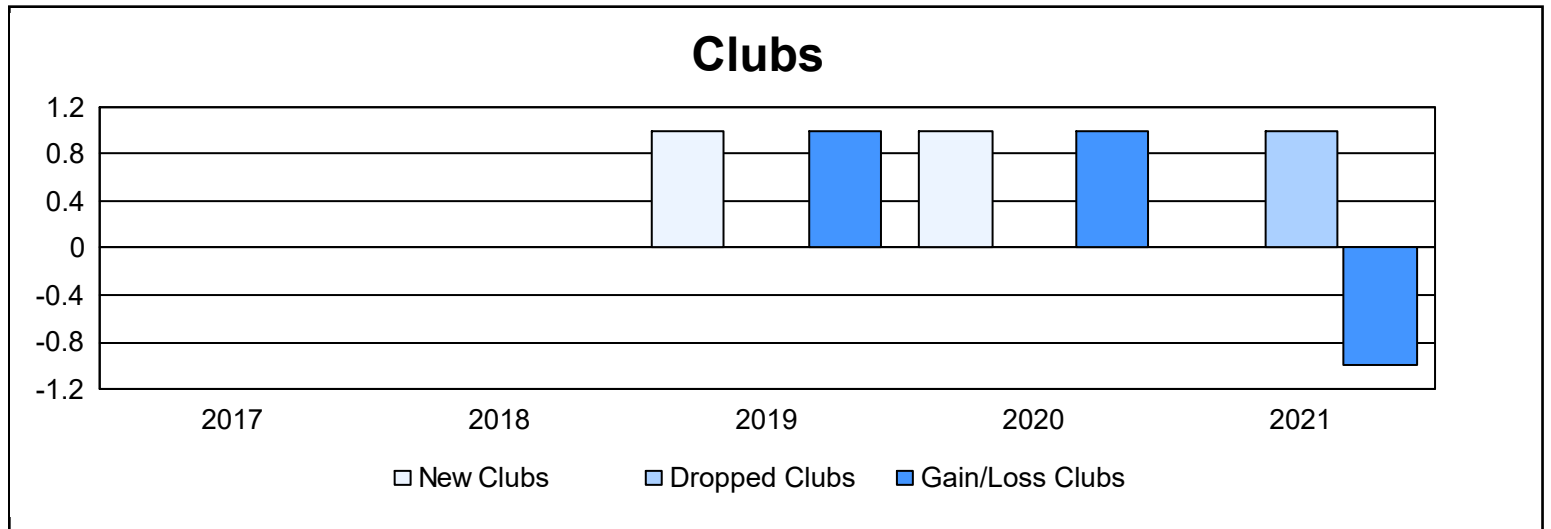

Year	New Clubs	Dropped Clubs	Gain/ Loss Clubs	New Members	Charter Members	Reinstate Members	Transfer Members	Total Member Added	Total Members Dropped	Gain/ Loss Members
2016-2017	0	0	0	96	0	6	5	107	123	-16
2017-2018	0	0	0	110	0	22	12	144	153	-9
2018-2019	1	0	1	100	21	8	16	145	198	-53
2019-2020	1	0	1	138	23	10	13	184	155	29
2020-2021	0	1	-1	51	0	13	5	69	140	-71
<b>Average</b>	<b>0</b>	<b>0</b>	<b>0</b>	<b>99</b>	<b>9</b>	<b>12</b>	<b>10</b>	<b>130</b>	<b>154</b>	<b>-24</b>

### Membership Composition June 2021 Cumulative